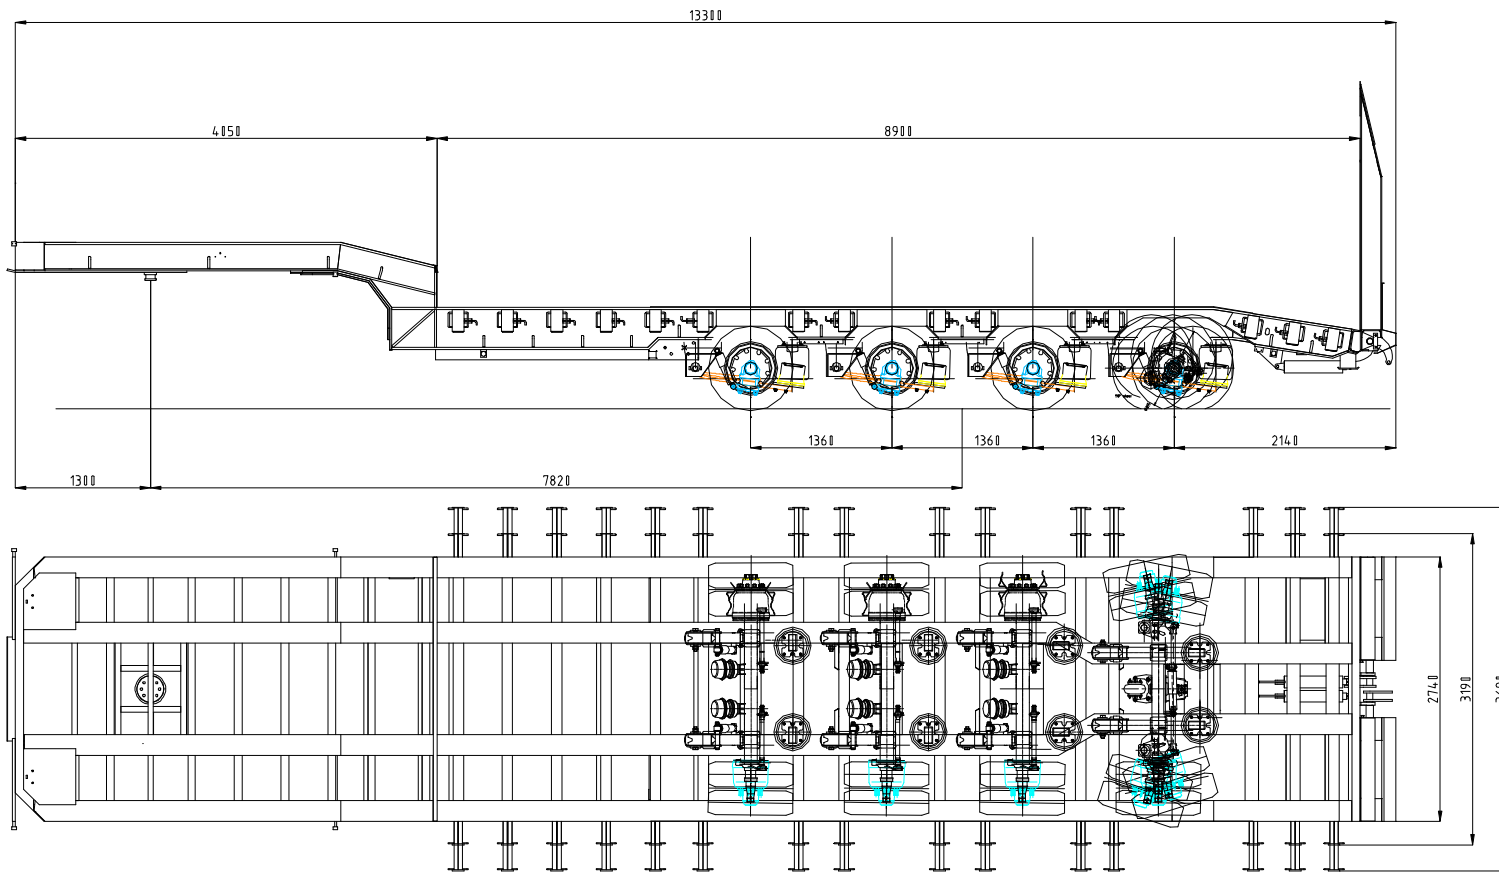

## New A.R.B 75 Tonne Gross 4 axle Stepframe Plant & Machinery Trailer

### Model SPM UK 4D/80

-  Air Suspension with Raise and Lower Facility
-  2.74m wide
-  13.3m length
-  Power Operated Hydraulic 2.5m Ramps with Push button Control
-  Top Deck Ramps
-  Lift axle
-  Self Tracking Rear Axle
-  Telescopic Outriggers up to 3.3m
-  ABS Braking System

75 Tonnes GTW

**Price £POA Ex Works**

Optional Extras :

**Hydraulic Sideshift - £POA, Double Flip Ramps - £POA,  
Power Winch - £POA**

Other Options available on request

	Model: SPM 4D/80   Width = 2.74 m	Reference: Drop Deck Trailer Pay Load = 66 Tons
--	--------------------------------------	---